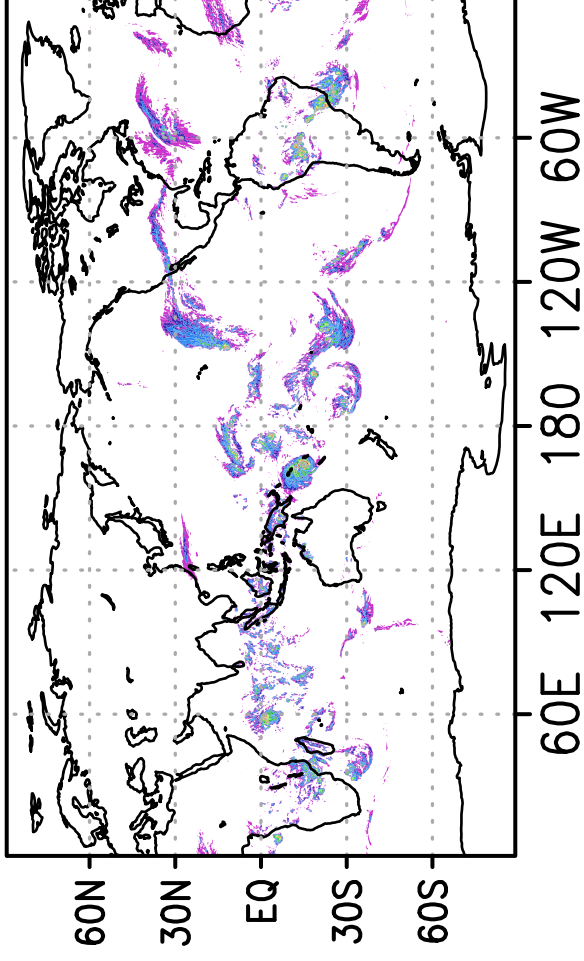

fv3gfsd ice+snow (mg/kg) F24H lev=34 (2.812,4 951)

fv3gfdlradd-fv3gfsd (0.124,0.213)