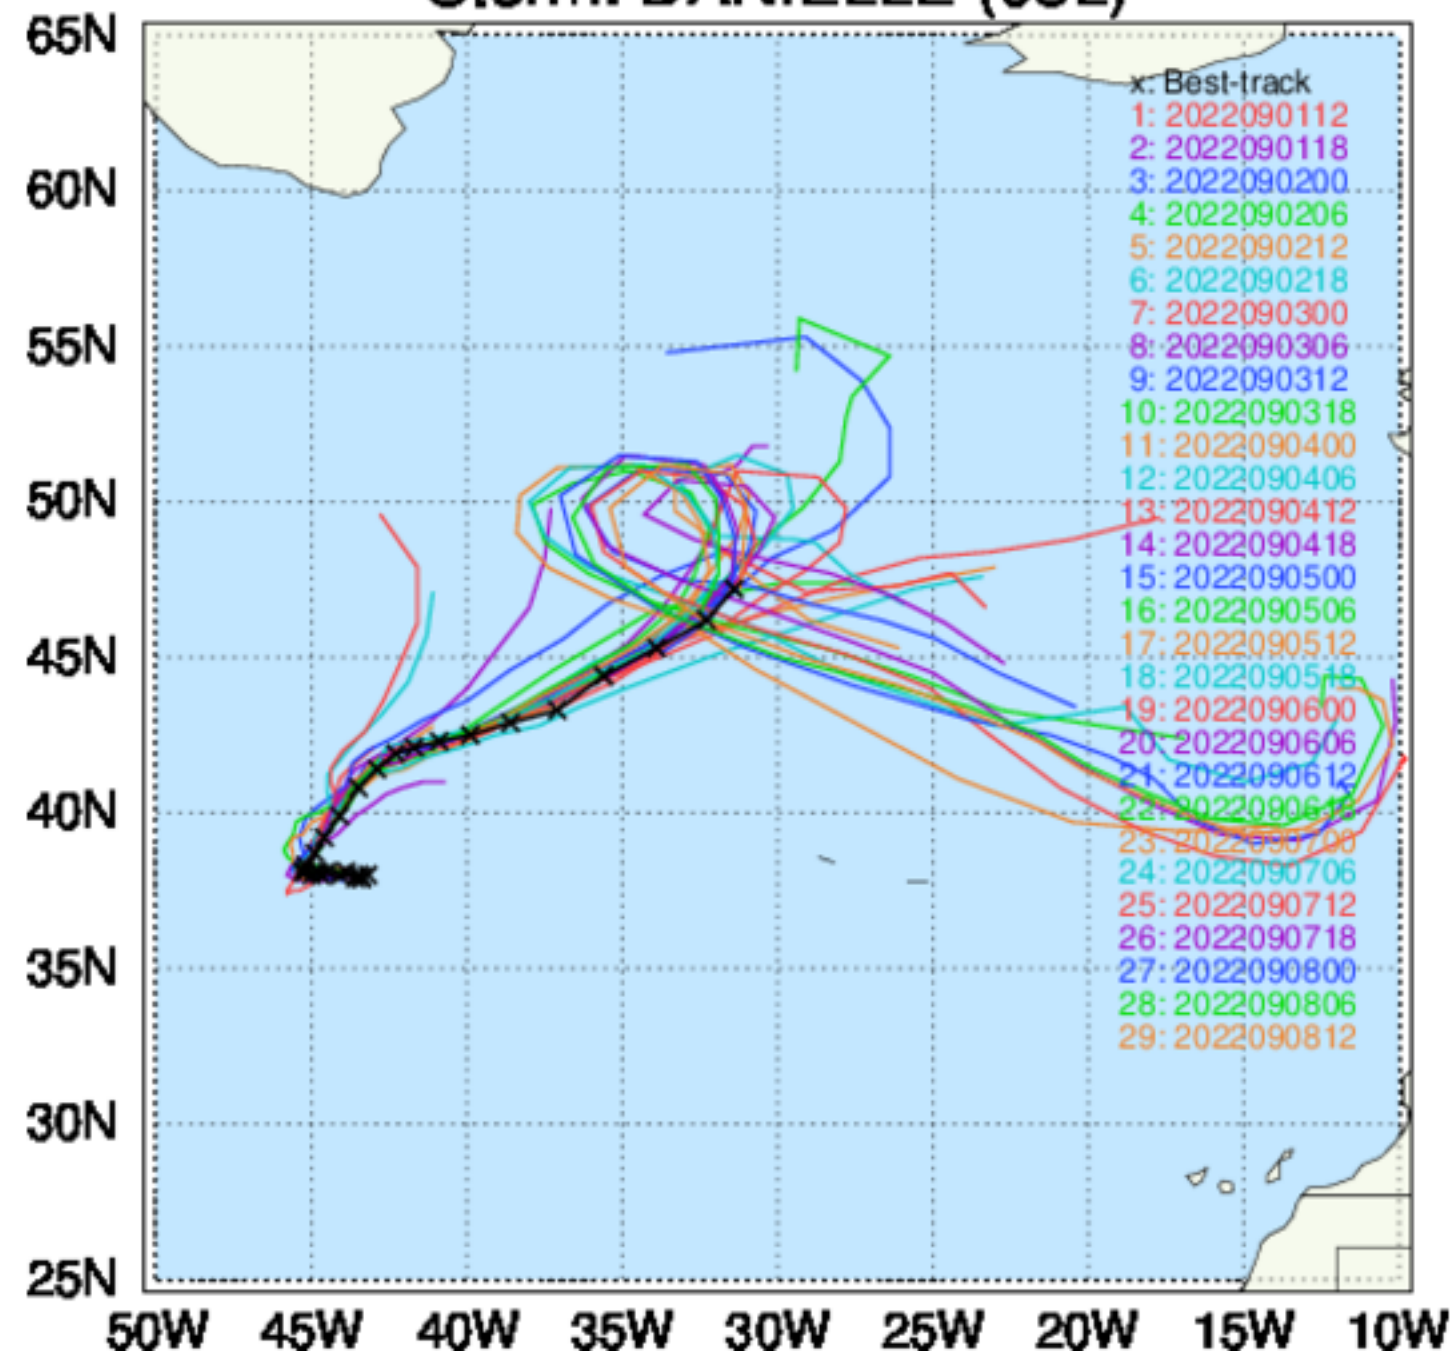

CHR2 TC Tracks  
Storm: ELSA (05L)

CH23 TC Tracks  
Storm: ELSA (05L)

CHR2 TC Tracks  
Storm: HENRI (08L)

CH23 TC Tracks  
Storm: HENRI (08L)

CHR2 TC Tracks  
Storm: DANIELLE (05L)

CH23 TC Tracks  
Storm: DANIELLE (05L)

CHR2 TC Tracks  
Storm: EARL (06L)

CH23 TC Tracks  
Storm: EARL (06L)