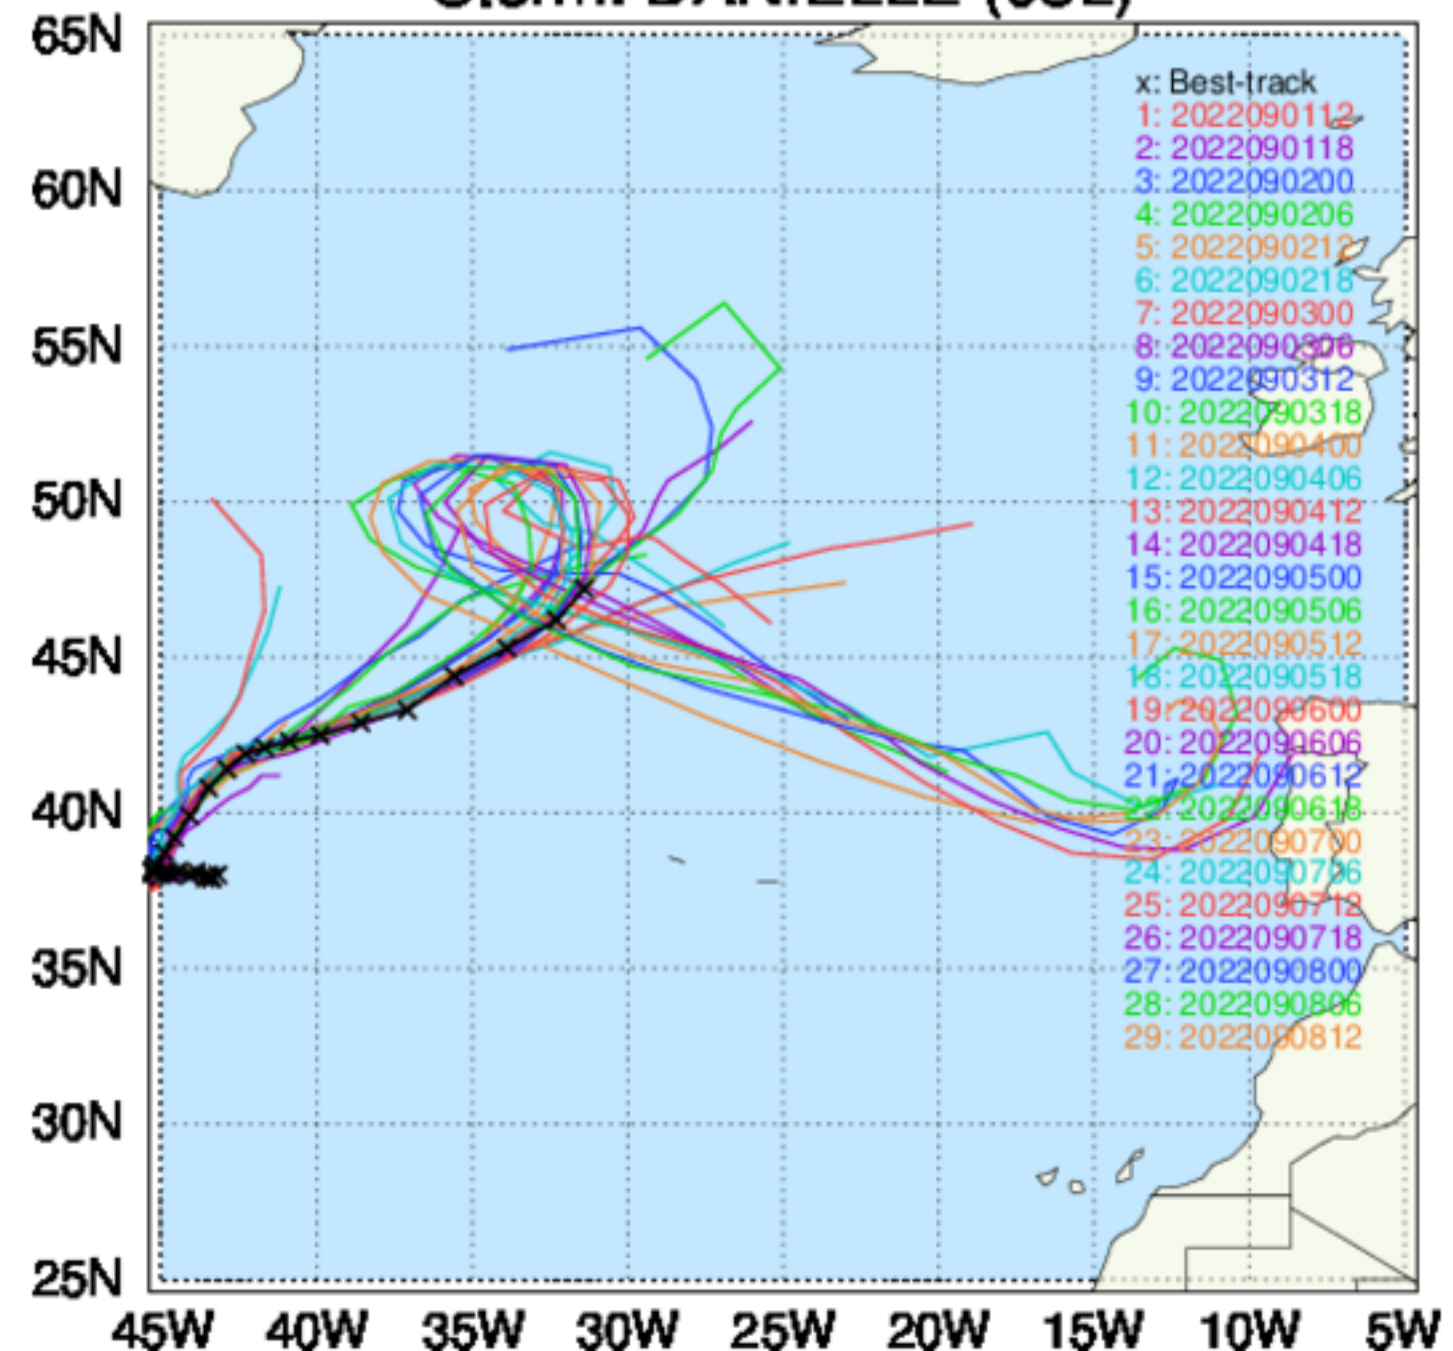

CHR2 TC Tracks  
Storm: ELSA (05L)

CH23 TC Tracks  
Storm: ELSA (05L)

CHR2 TC Tracks  
Storm: HENRI (08L)

CH23 TC Tracks  
Storm: HENRI (08L)

CHR2 TC Tracks  
Storm: DANIELLE (05L)

CH23 TC Tracks  
Storm: DANIELLE (05L)

CHR2 TC Tracks  
Storm: EARL (06L)

CH23 TC Tracks  
Storm: EARL (06L)