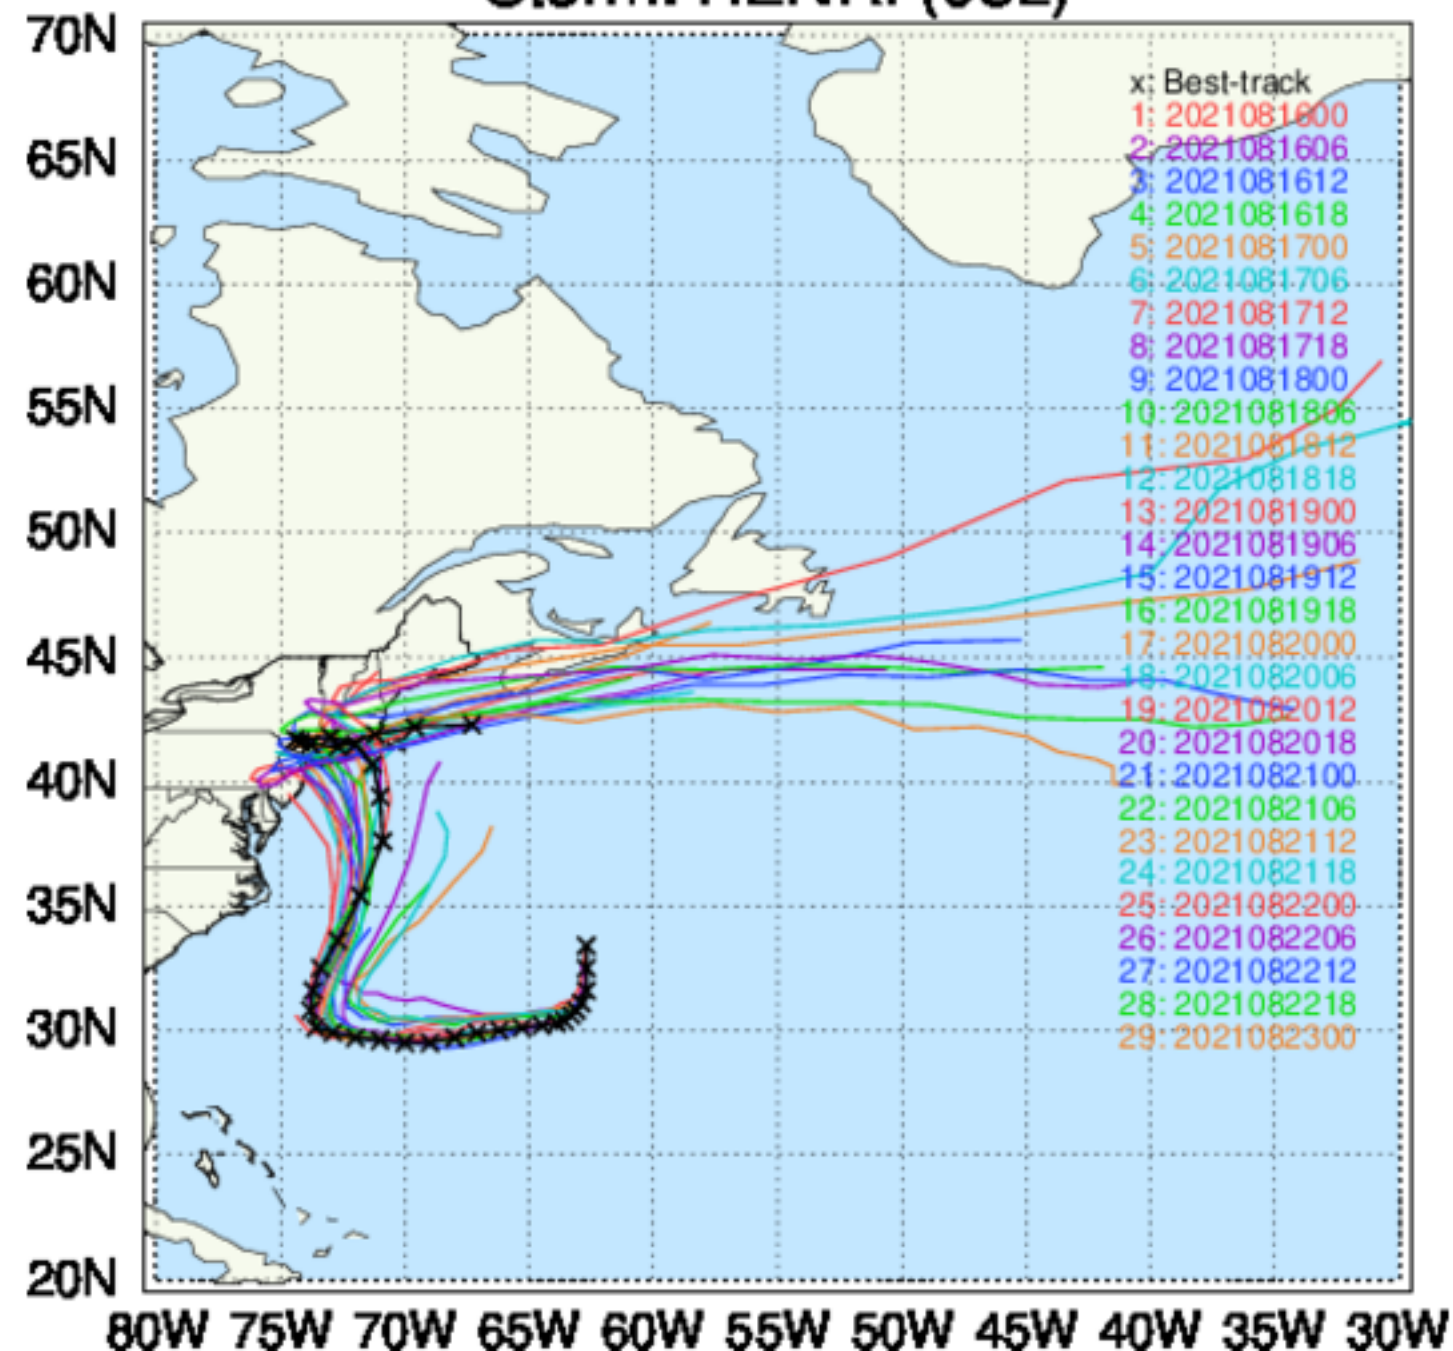

CHR2 TC Tracks  
Storm: ELSA (05L)

CH23 TC Tracks  
Storm: ELSA (05L)

CHR2 TC Tracks  
Storm: HENRI (08L)

CH23 TC Tracks  
Storm: HENRI (08L)

CHR2 TC Tracks  
Storm: DANIELLE (05L)

CH23 TC Tracks  
Storm: DANIELLE (05L)

CHR2 TC Tracks  
Storm: EARL (06L)

CH23 TC Tracks  
Storm: EARL (06L)