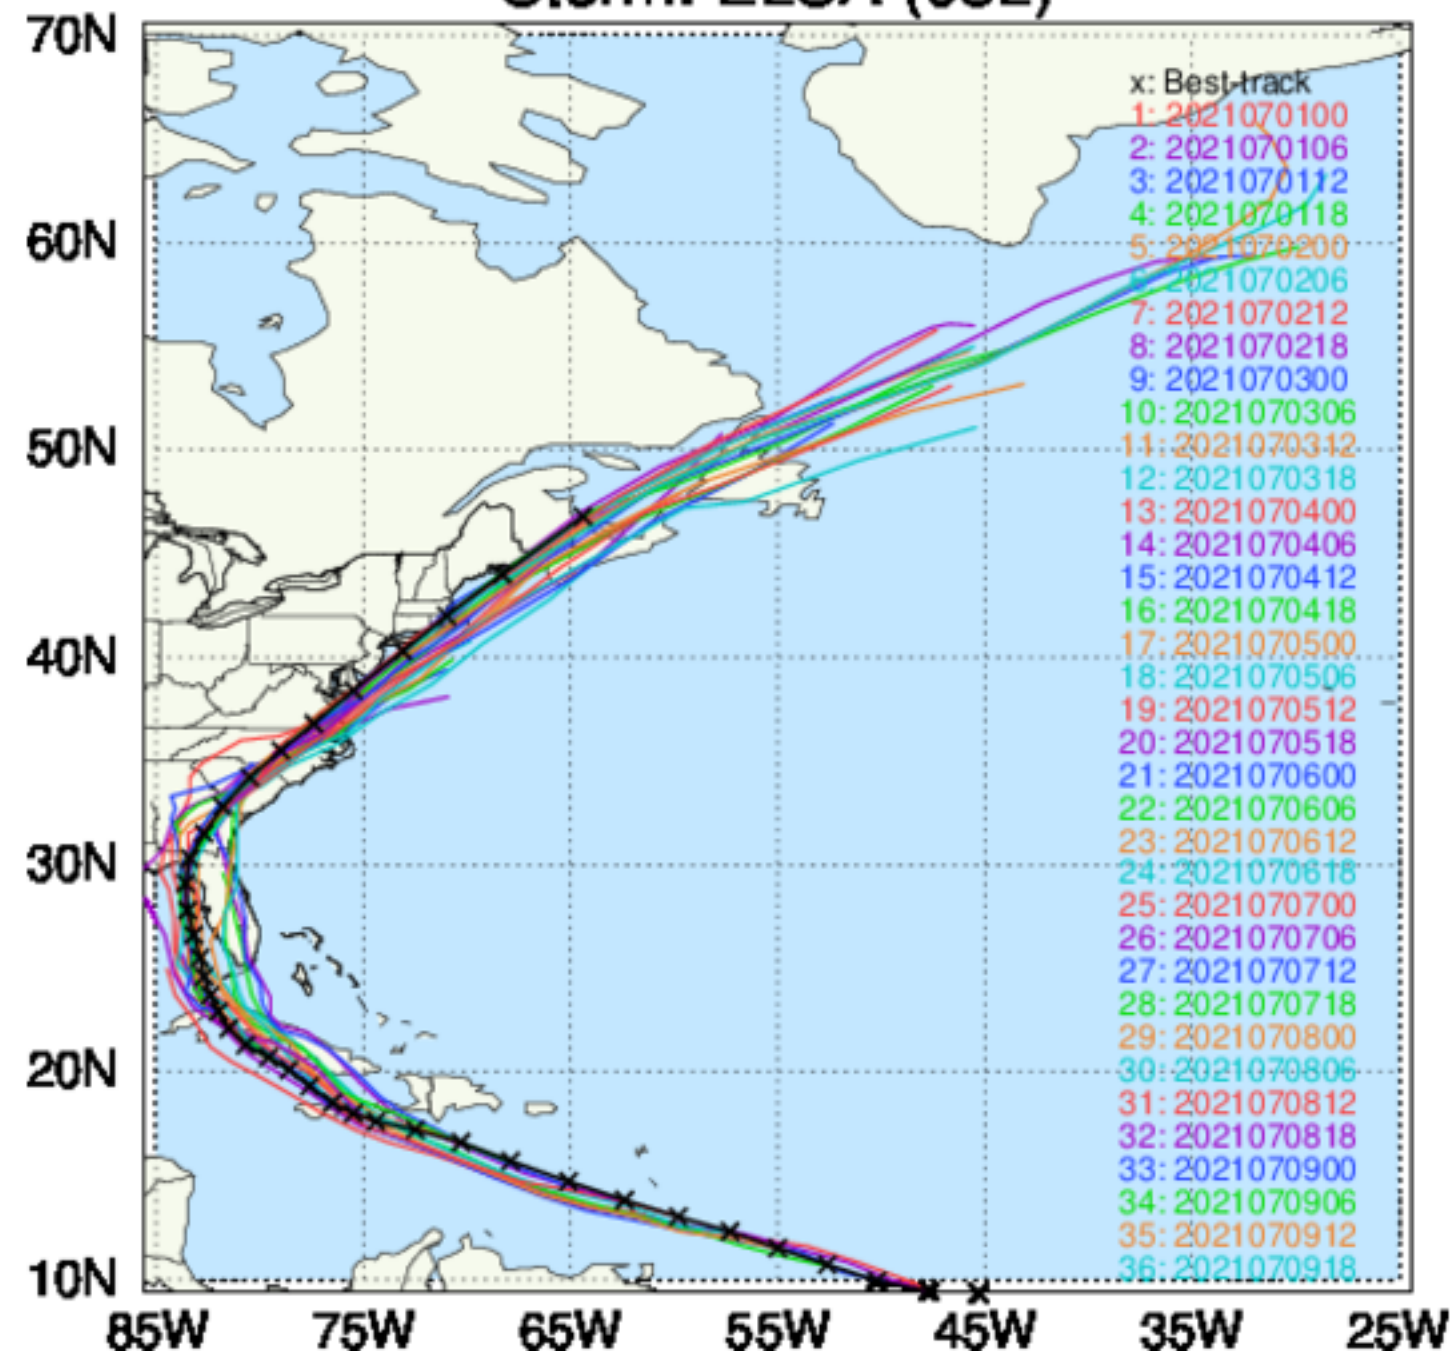

CHR2 TC Tracks  
Storm: ELSA (05L)

CH23 TC Tracks  
Storm: ELSA (05L)

CHR2 TC Tracks  
Storm: HENRI (08L)

CH23 TC Tracks  
Storm: HENRI (08L)

CHR2 TC Tracks  
Storm: DANIELLE (05L)

CH23 TC Tracks  
Storm: DANIELLE (05L)

CHR2 TC Tracks  
Storm: EARL (06L)

CH23 TC Tracks  
Storm: EARL (06L)