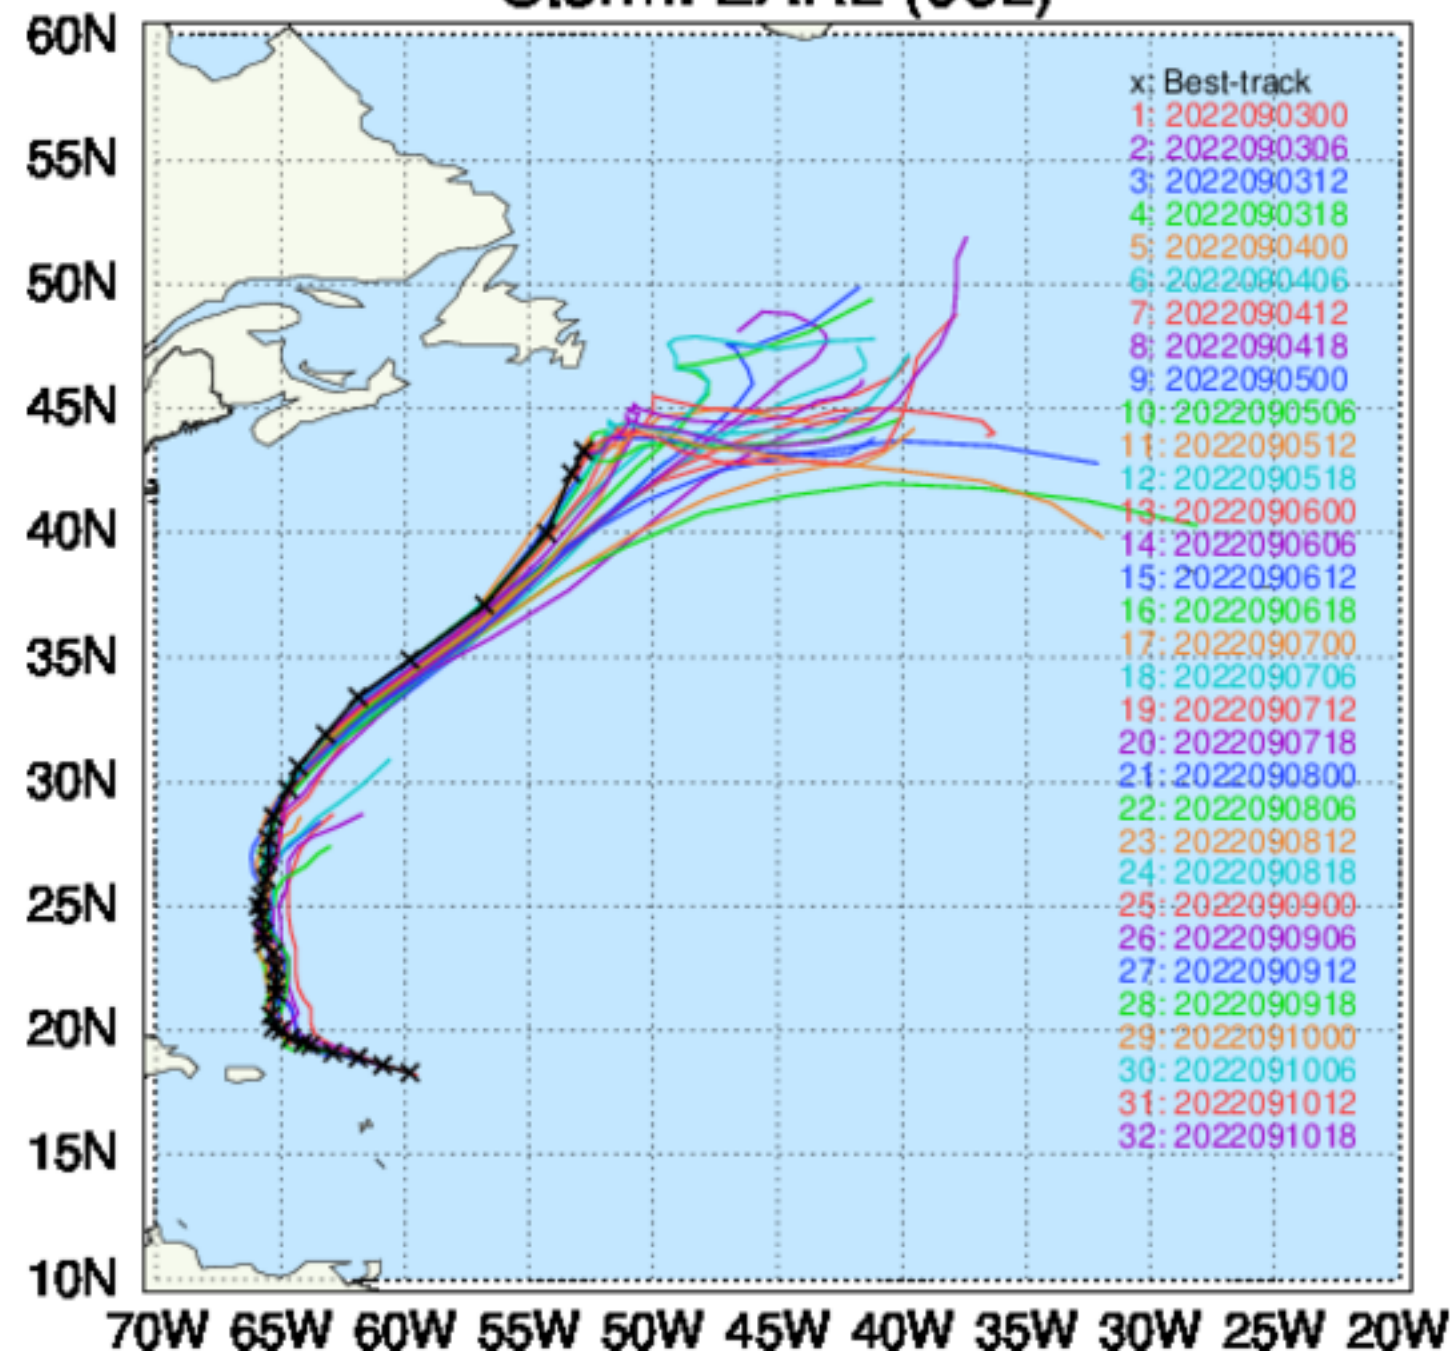

CHR2 TC Tracks  
Storm: ELSA (05L)

CH23 TC Tracks  
Storm: ELSA (05L)

CHR2 TC Tracks  
Storm: HENRI (08L)

CH23 TC Tracks  
Storm: HENRI (08L)

CHR2 TC Tracks  
Storm: DANIELLE (05L)

CH23 TC Tracks  
Storm: DANIELLE (05L)

CHR2 TC Tracks  
Storm: EARL (06L)

CH23 TC Tracks  
Storm: EARL (06L)