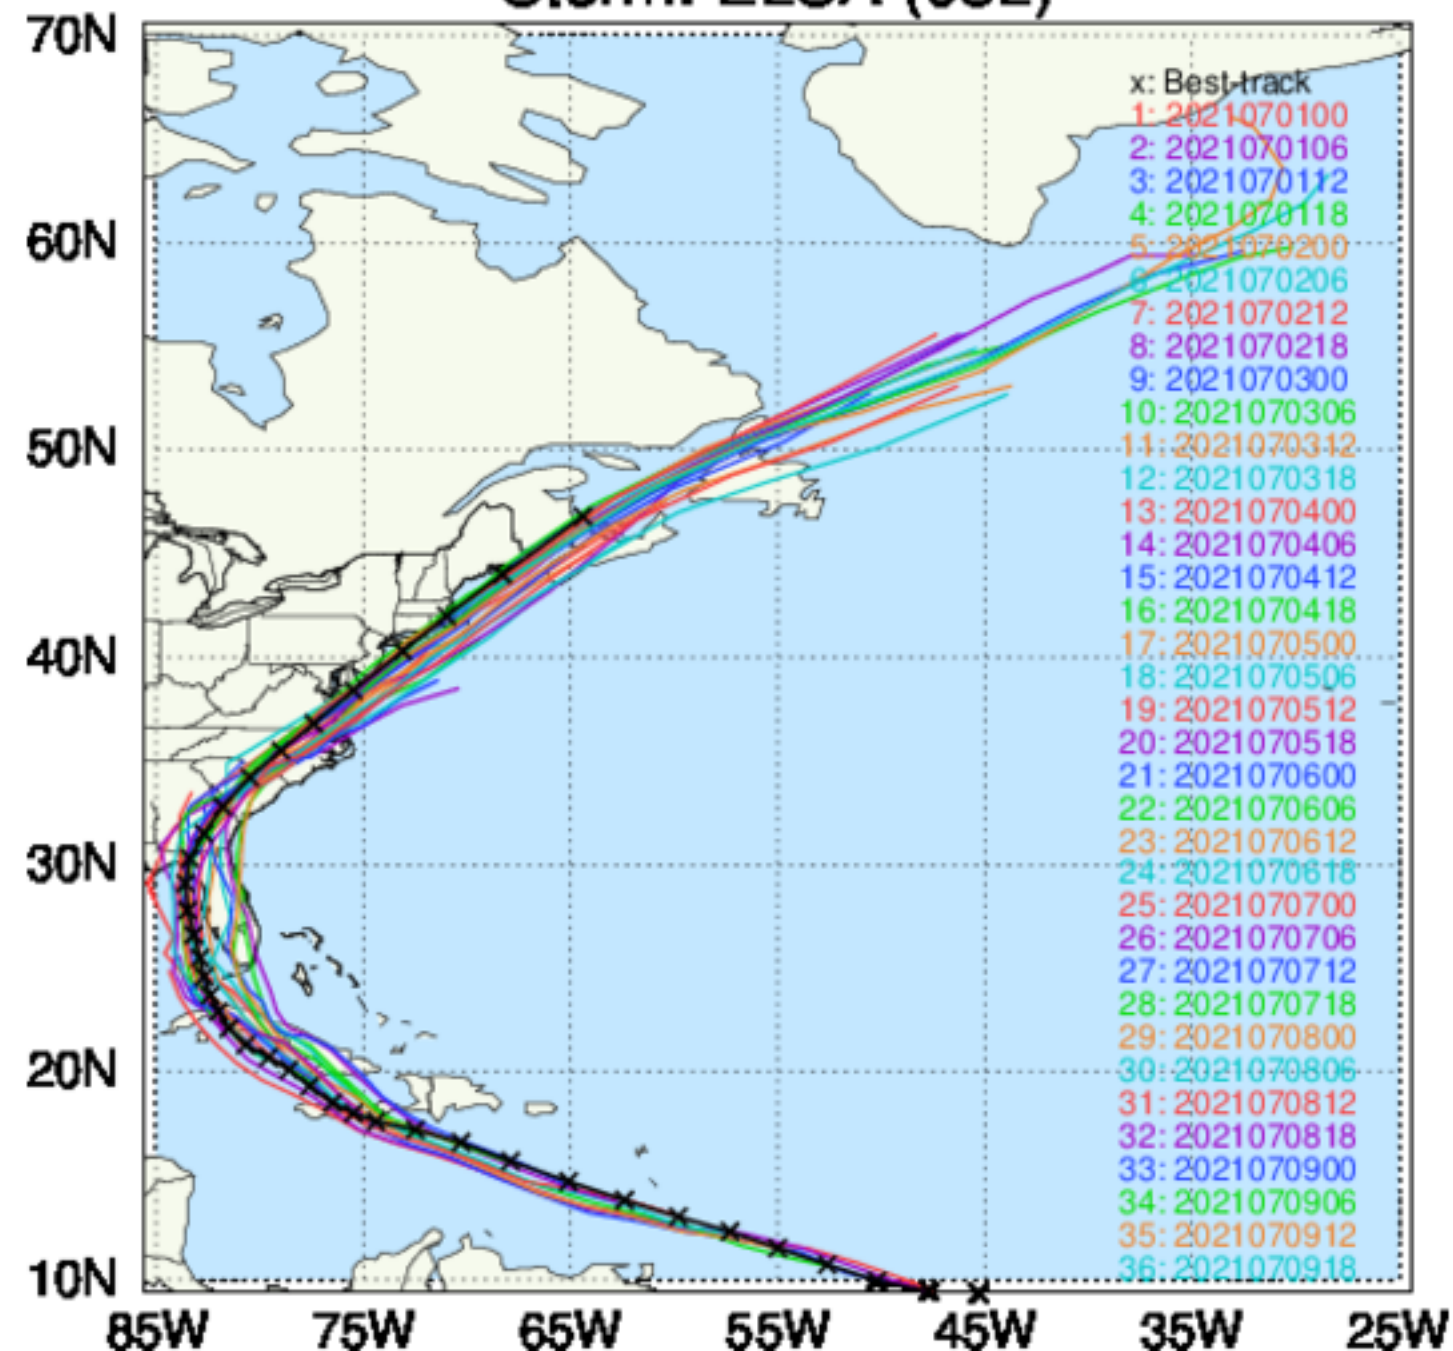

CHR2 TC Tracks  
Storm: ELSA (05L)

CH23 TC Tracks  
Storm: ELSA (05L)

CHR2 TC Tracks  
Storm: HENRI (08L)

CH23 TC Tracks  
Storm: HENRI (08L)

CHR2 TC Tracks  
Storm: DANIELLE (05L)

CH23 TC Tracks  
Storm: DANIELLE (05L)

CHR2 TC Tracks  
Storm: EARL (06L)

CH23 TC Tracks  
Storm: EARL (06L)