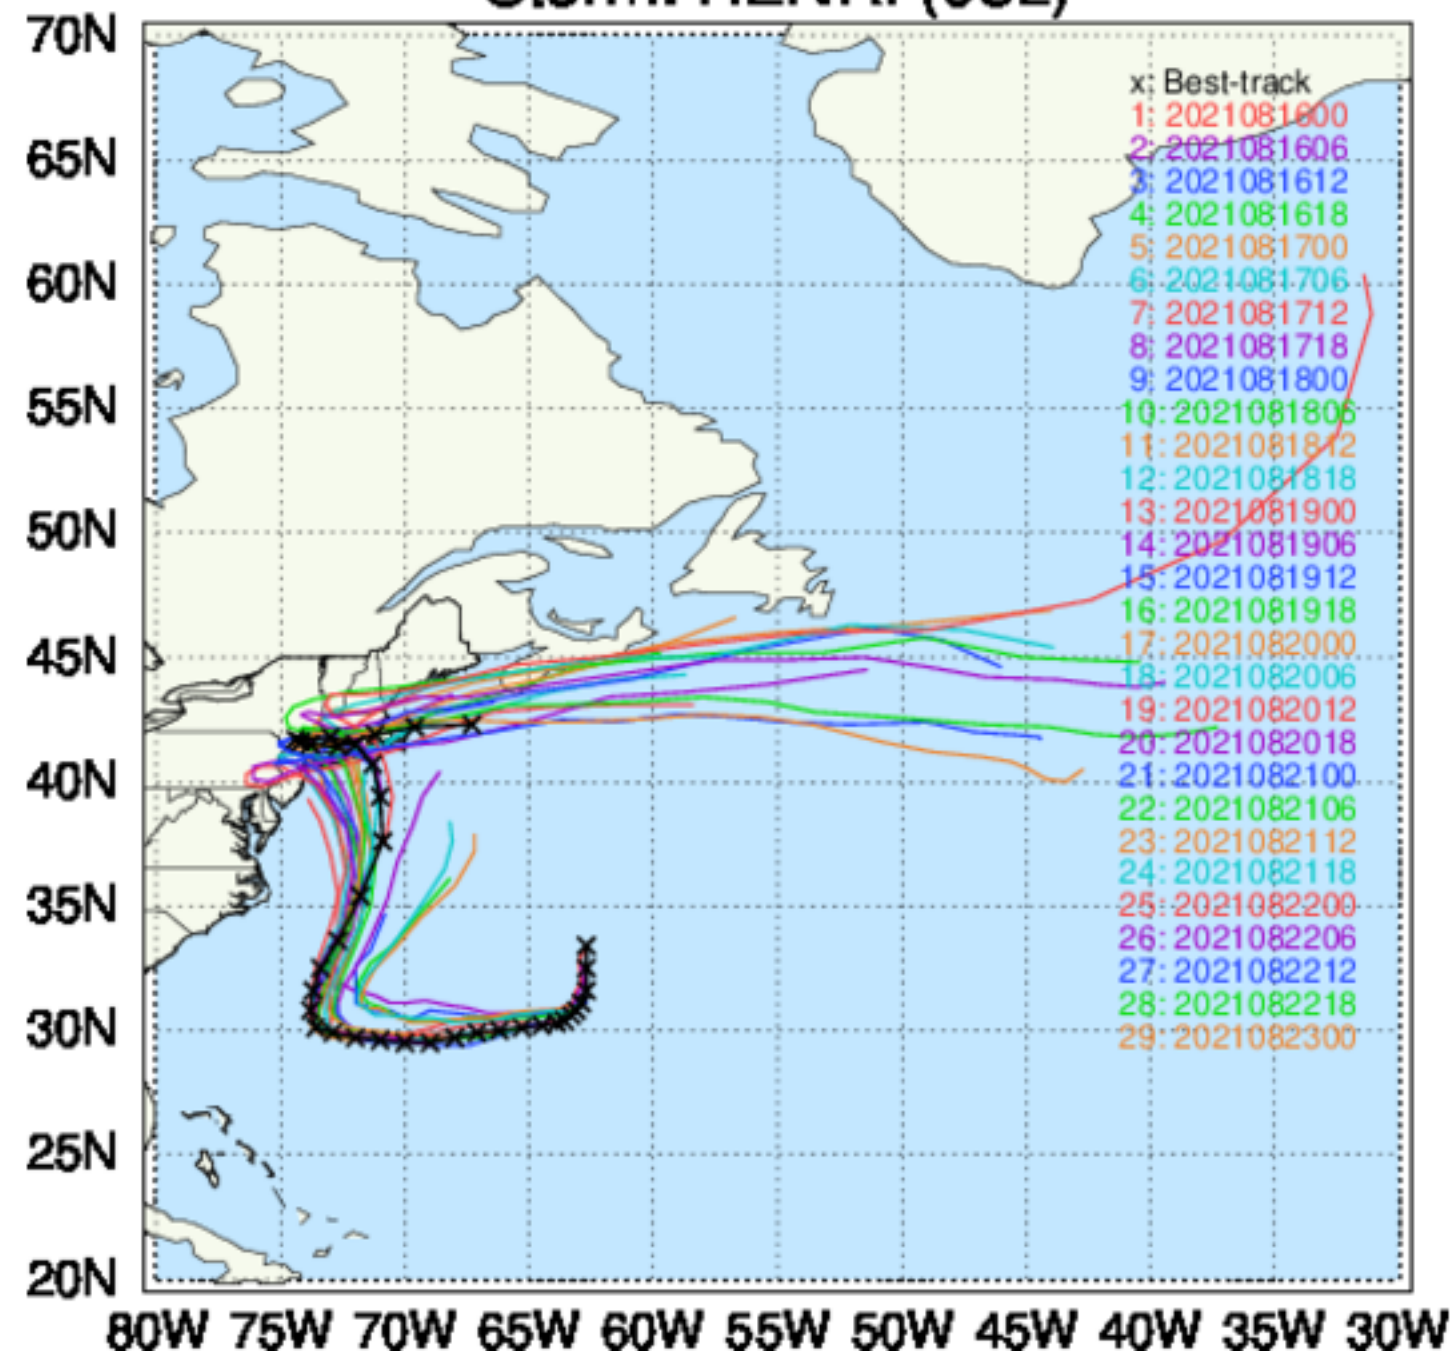

CHR2 TC Tracks  
Storm: ELSA (05L)

CH23 TC Tracks  
Storm: ELSA (05L)

CHR2 TC Tracks  
Storm: HENRI (08L)

CH23 TC Tracks  
Storm: HENRI (08L)

CHR2 TC Tracks  
Storm: DANIELLE (05L)

CH23 TC Tracks  
Storm: DANIELLE (05L)

CHR2 TC Tracks  
Storm: EARL (06L)

CH23 TC Tracks  
Storm: EARL (06L)